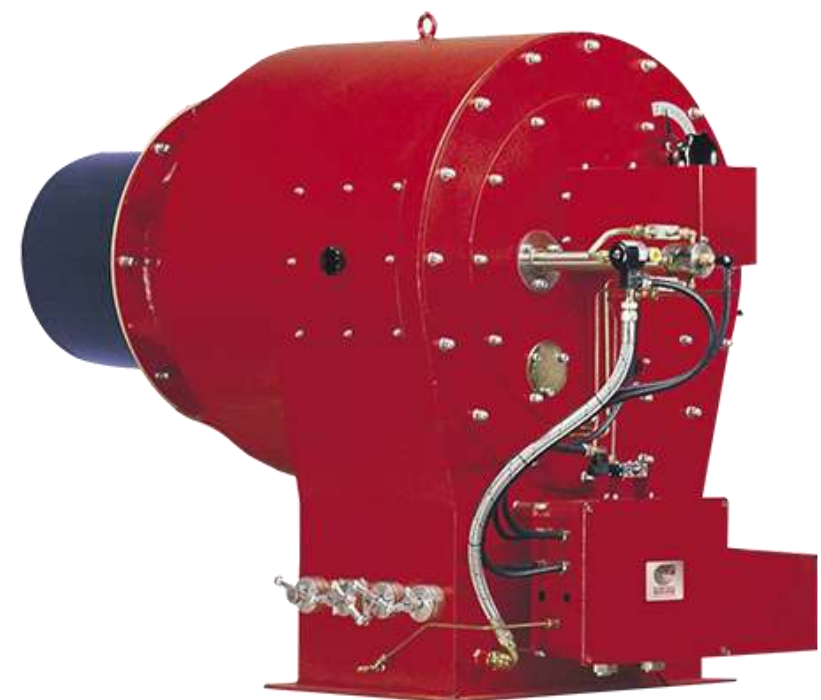

Erzincan Şeker Fabrikası

Zeus Enerji

Electrical Panel Applications

INDUSTRIAL
DUOBLOCK
REGISTER
BURNERS
&
MONOBLOCKS

Combustion Management Systems

FLAME MONITORING SYSTEMS

SENSORS AND MONITORING SYSTEMS

MONITORING LAMBDA TRANSMITTERS